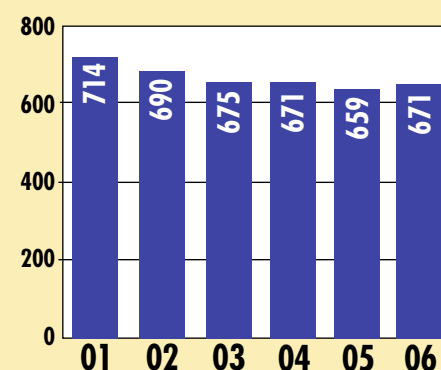

“...For my strength is made perfect in weakness”

— II Corinthians 12:9